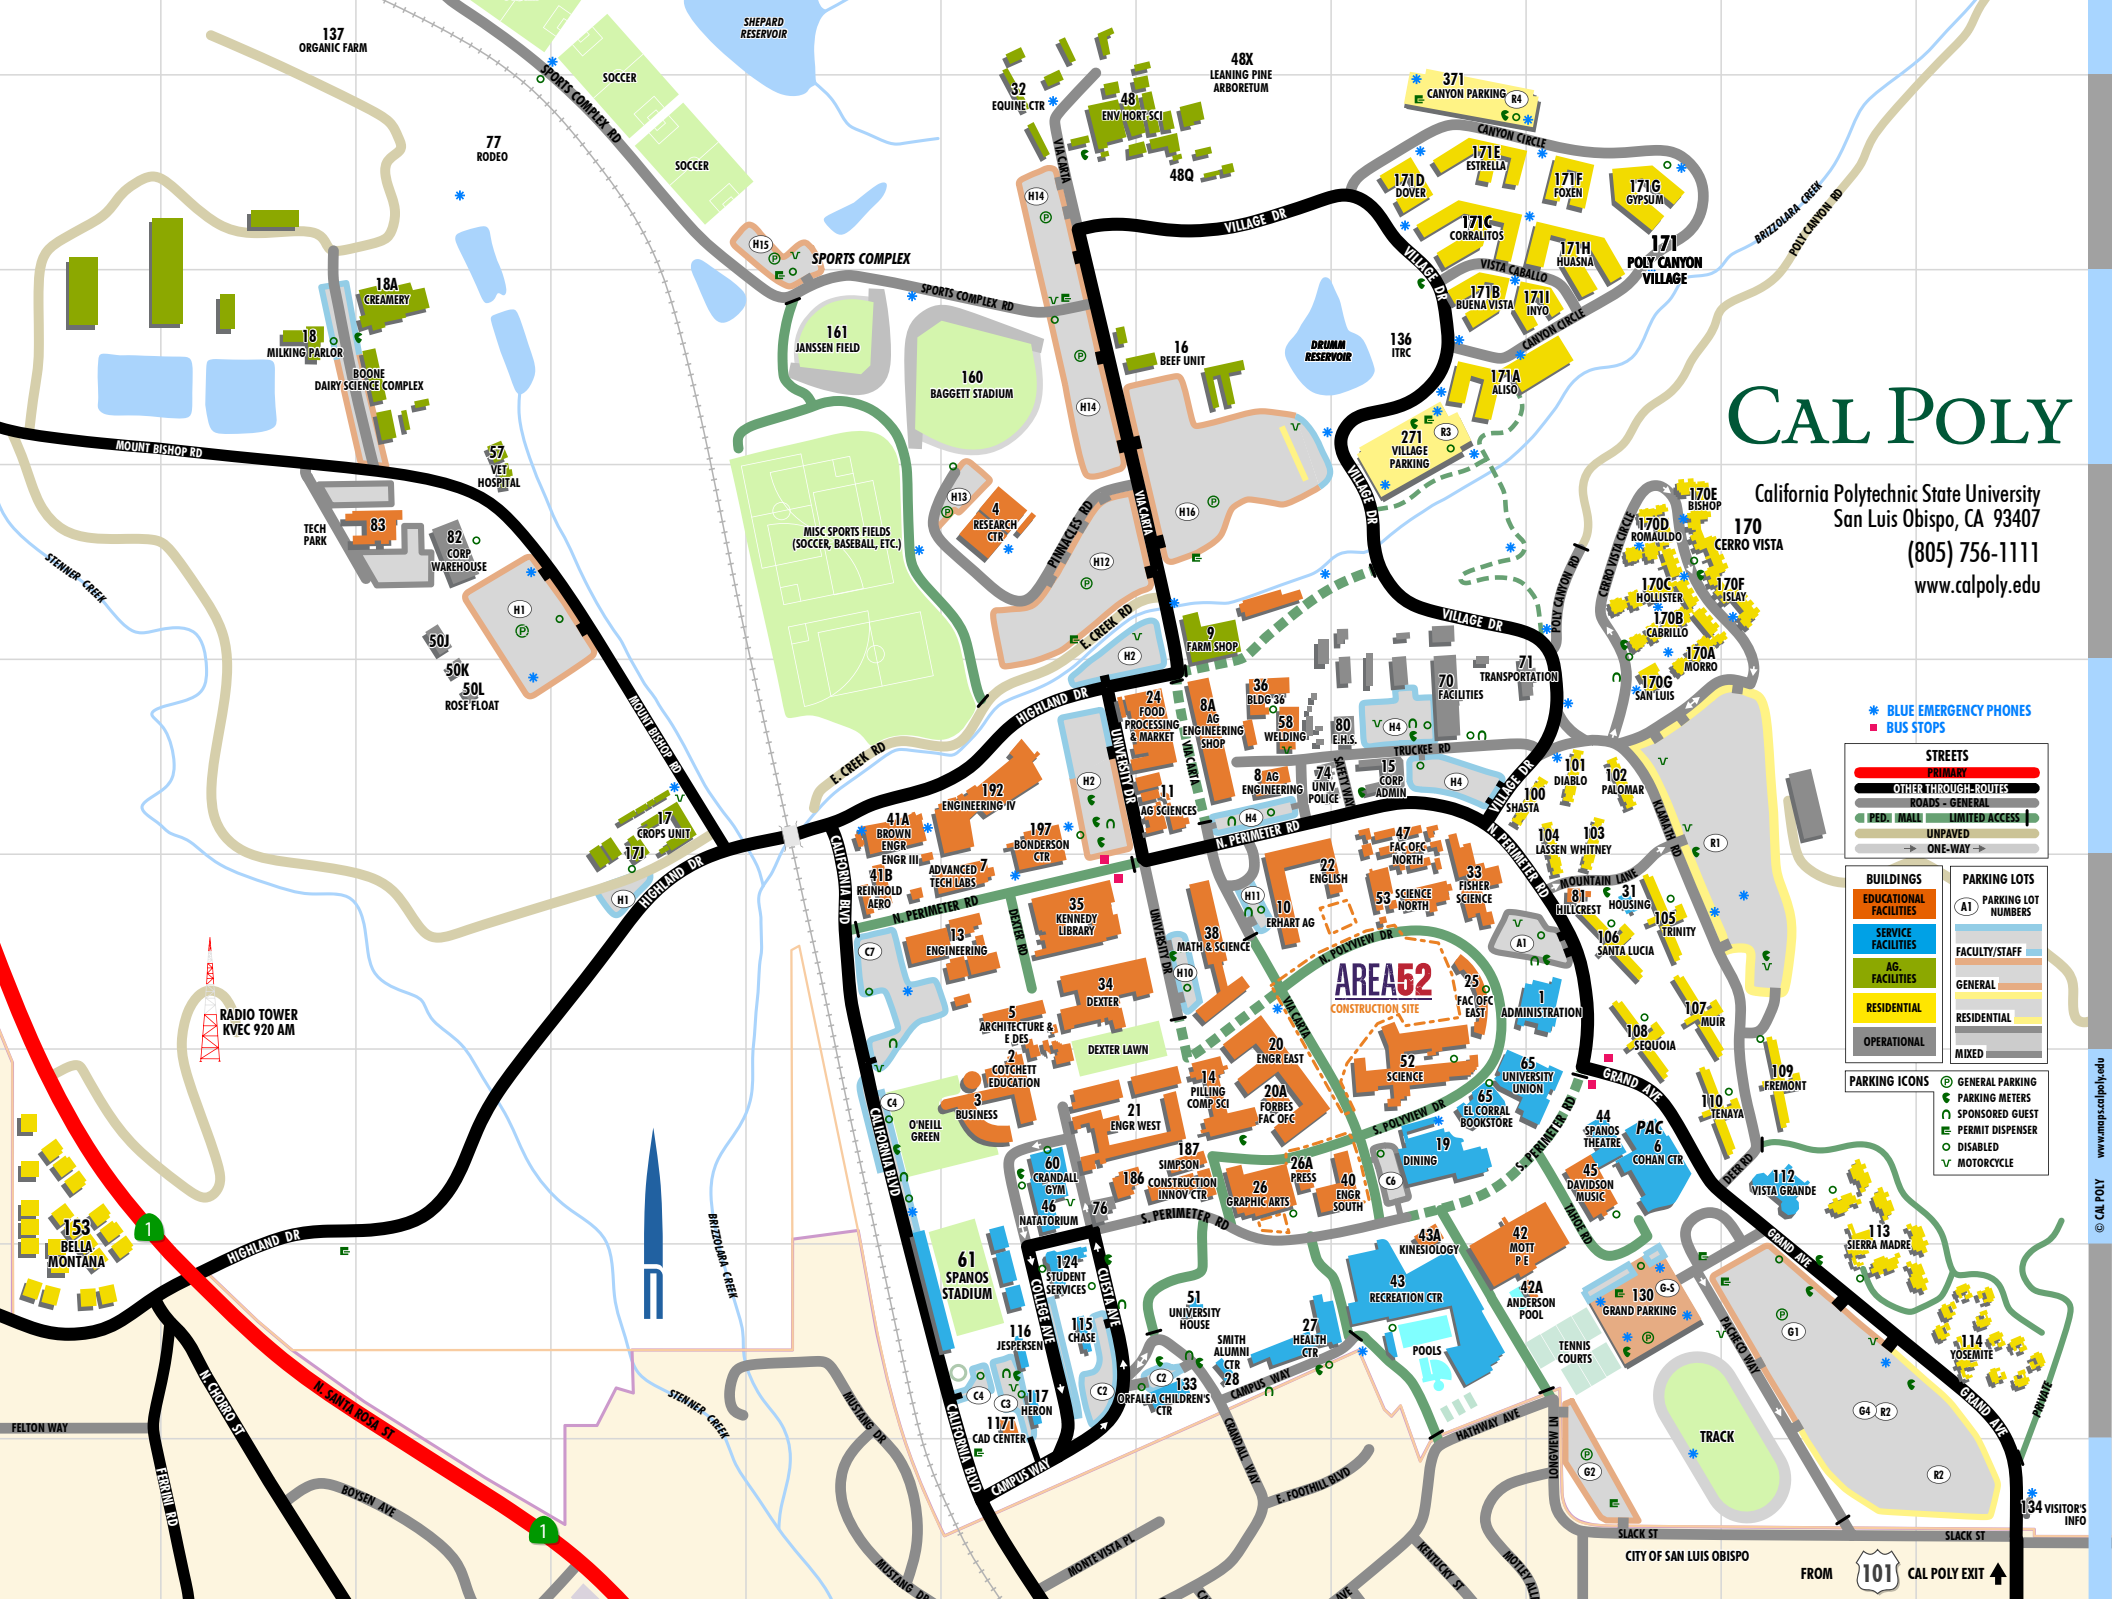

CAL POLY

California Polytechnic State University
 San Luis Obispo, CA 93407
 (805) 756-1111
 www.calpoly.edu

* BLUE EMERGENCY PHONES
 ■ BUS STOPS

STREETS	
	PRIMARY
	OTHER THROUGH ROUTES
	ROADS - GENERAL
	PEDI / MALL - LIMITED ACCESS
	UNPAVED
	ONE-WAY

AREA52
 CONSTRUCTION SITE

MAP UPDATED: 01/2012

200 METERS

FROM CAL POLY EXIT

© CAL POLY www.calpoly.edu