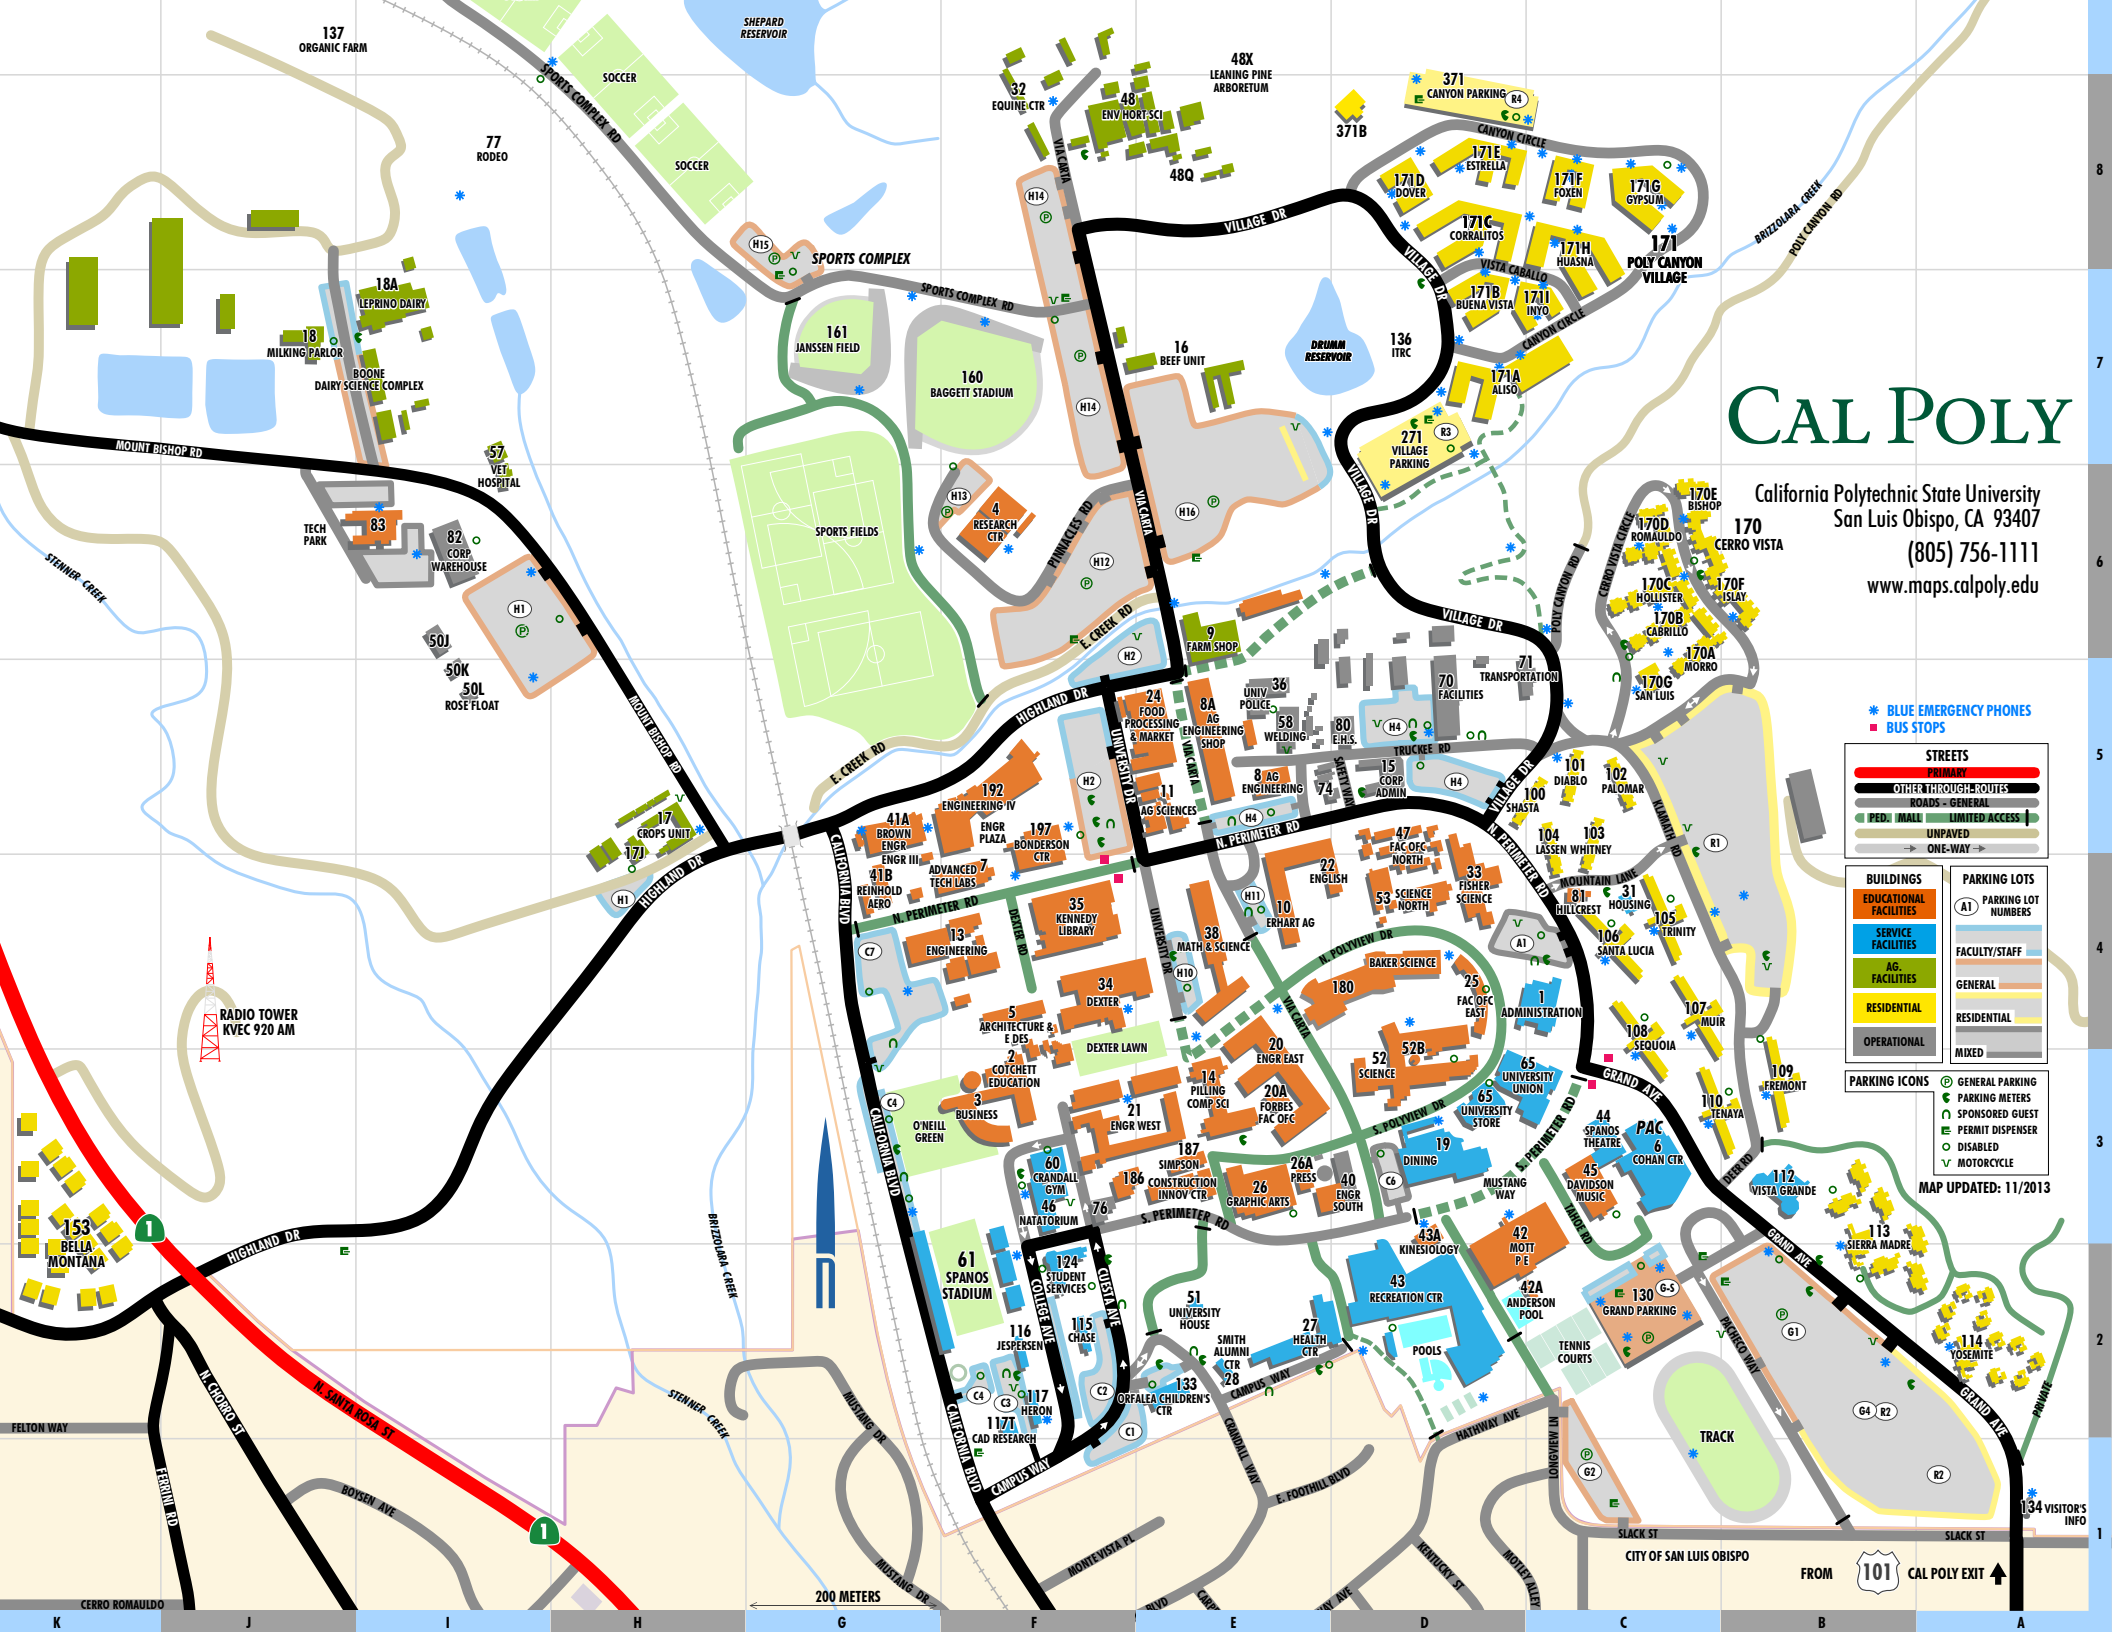

CAL POLY

California Polytechnic State University
 San Luis Obispo, CA 93407
 (805) 756-1111
www.maps.calpoly.edu

* BLUE EMERGENCY PHONES
 ■ BUS STOPS

STREETS	
	PRIMARY
	OTHER THROUGH ROUTES
	ROADS - GENERAL
	PEDE/BIKE/UNLIMITED ACCESS
	UNPAVED
	ONE-WAY

MAP UPDATED: 11/2013

FROM CAL POLY EXIT

200 METERS

K J I H G F E D C B A